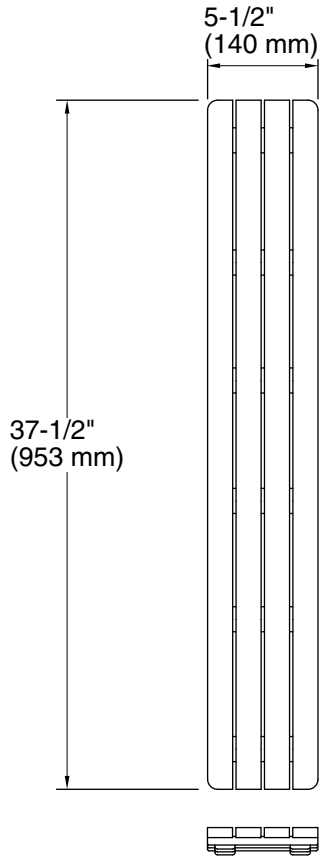

Groove®
Drain Cover
K-9335

Features

- High-grade teak wood.
- For use with the K-9997 Groove acrylic shower base.

Recommended Products/Accessories

K-9997 42" x 42" single-threshold shower base
K-23736 Furniture polish

Codes/Standards

None Applicable

KOHLER® One-Year Limited Warranty

See website for detailed warranty information.

Technical Information

All product dimensions are nominal.

Material: Wood

Notes